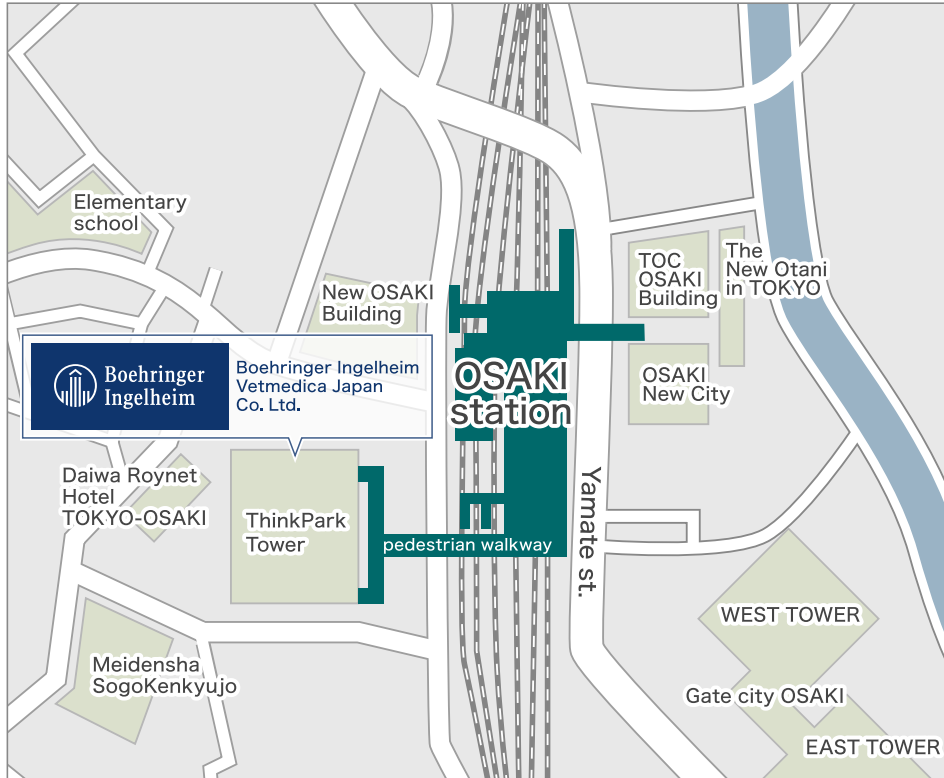

# Boehringer Ingelheim Vetmedica Japan Co. Ltd.

ThinkPark Tower 2-1-1 Osaki, Shinagawa-ku, Tokyo 141-6017, Japan  
 TEL 03-6417-2800 FAX 03-5435-2950

## ■ To Osaki

- 1) 2 min. from Shinagawa Sta. (via JR Yamanote Line)
- 2) 13 min. from Tokyo Sta. (via JR Yamanote Line)
- 3) 15 min. from Kasumigaseki Sta. (use JR Shonan-Shinjuku Line Rapid Train and Hibiya Line of Tokyo Metro)
- 4) 9 min. from Shinjuku Sta. (use JR Shonan-Shinjuku Line Special Rapid Train)
- 5) 4 min. from Shibuya Sta. (use JR Shonan-Shinjuku Line Special Rapid Train)
- 6) 17 min. from Yokohama Sta. (use JR Shonan-Shinjuku Line Special Rapid Train)
- 7) 11 min. from Tokyo Teleport Sta. (use Rinkai Line of Tokyo Waterfront Area Rapid Transit)

## ■ From Airport

18 min. from Haneda Airport Sta. (use Monorail or Keihin Kyuko)

## ■ Nearest Station : Osaki Sta. of JR Yamanote Line

2 min. by walk from New west exit, south ticket gate  
 (Reception desk on the 2nd floor)